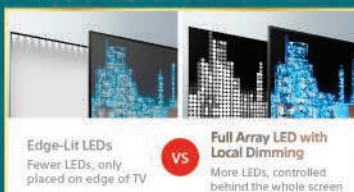

XR-X90J

XR Picture

Full Array LED with rich contrast