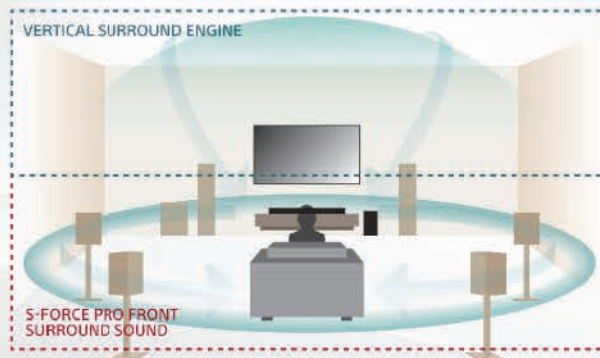

360 SPATIAL SOUND MAPPING

360 Spatial Sound Mapping

Feel sound from every direction and distance, even beyond the boundaries of your room with Sony's revolutionary 360 Spatial Sound Mapping technology.

360 Spatial Sound Mapping uses Sony's original distance measurement technology to calculate the distance between speakers and from the speakers to the ceiling, before combining it with physical sound field reproduction technology.

The system uses built-in microphones to measure the relative positions of each speaker and reproduce sound wave fronts from up to twelve phantom speakers (simulated sound sources) that are assumed to exist somewhere outside of the physical speakers. As the simulated speakers exist beyond the actual speakers, they can make you feel as if you are in an extremely wide and expansive space that seems to extend beyond the room.

Best with Sony TVs

When paired with compatible BRAVIA TVs, the HT-A9 offers the ultimate immersive audio-visual experience with Sony's best picture and sound quality.

With Acoustic Centre Sync, the TV speaker plays the centre channel role in your Home Theatre System and part of the 360 Spatial Sound Mapping setup. This enables sound to precisely match what's on the screen for a truly immersive experience.

*when paired with compatible BRAVIA TVs

Re-creating the dolby atmos® experience with Sony's proprietary technologies

With development of the unique Digital Signal Processing technologies, the Dolby Atmos® sound field can be produced in your own home with just a single slim sound bar and subwoofer.

VERTICAL SURROUND ENGINE

Vertical Surround Engine* - Sony's latest surround technology lets you enjoy the thrill of Dolby Atmos® from a single slim unit.

S-FORCE PRO FRONT SURROUND