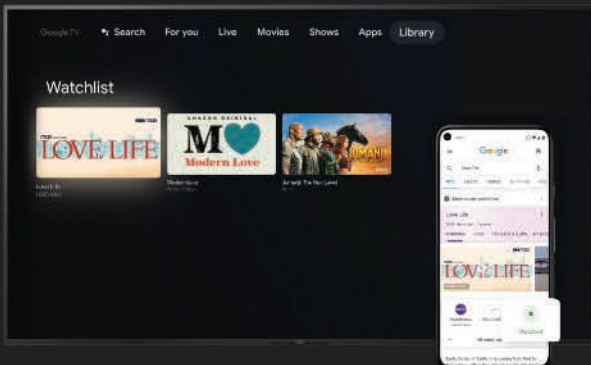

An easier way to enjoy the entertainment you love

Google TV brings 700,000+ movies and shows from across your favourite apps and subscriptions and organizes them in one place. Just ask Google to find a specific title, search by genre, or get personalized recommendations on what to watch by saying, "what should I watch?". Press the Google Assistant button on the remote to get started.

The entertainment you love. With a little help from Google.

One list for all of your discoveries