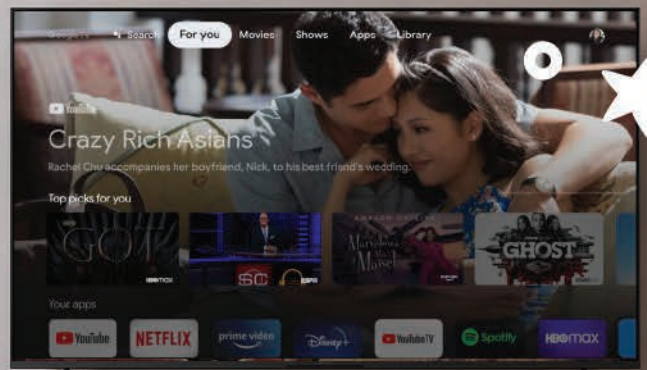

Google TV

KD-X80AJ Series

Google™ TV, brought to life with vibrant colours and sound

KD-65X80AJ (65")
SRP **RM4,099**

KD-55X80AJ (55")
SRP **RM3,399**