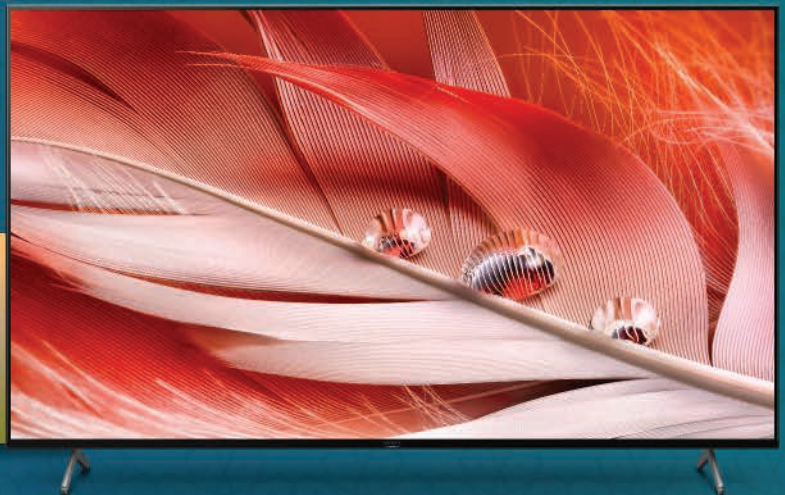

# BRAVIA XR Full Array LED XR-X90J Series

Driven by human intelligence, defined by 4K contrast

**XR-75X90J (75")**

SRP **RM10,999**

**XR-65X90J (65")**

SRP **RM7,499**

**XR-55X90J (55")**

SRP **RM5,399**